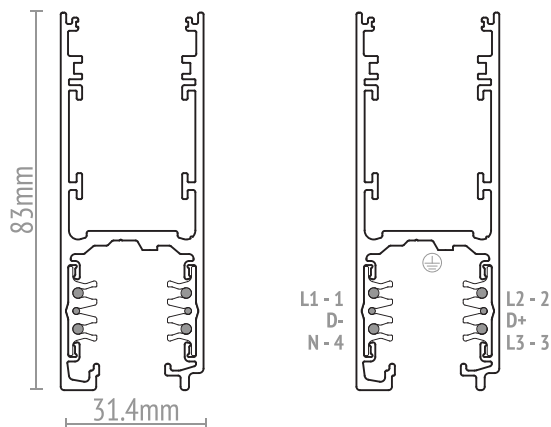

ELEMENTS H TRACK

APPLICATIONS

- Residential
- Offices
- Hallways

FEATURES

- The Element Track system is a 3 phase mixed system with two additional conductors intended to manage a general data signal (for example DALI, dmx, lon, eib).
- Based on the Eurostandard Plus® platform
- Suitable for use with Global Trac® adapters
- Three circuit and DALI compatible
- An easy to create and design linear system
- Available in black, white or anodised.

TECHNICAL DATA

MOUNTING	Suspended
MATERIALS	Aluminium
DIMENSIONS	W 31.4mm x H 83mm
FREQUENCY	50-60Hz
RATED CURRENT & VOLTAGE	16A-440V 1A-50Vac FELV
IP RATING	IP20
WARRANTY	5 Years

FINISH

INDIRECT LIGHTING

WATTAGE	6 W/m 12 W/m 18 W/m 30 W/m
CCT	3000K 4000K Tunable & RGBW available on request
CONTROL	Non Dim DALI Casambi

DIMENSIONAL DIAGRAMS

ELECTRICAL SCHEME

SUSPENDED LOAD SCHEME

ELEMENTS H TRACK

ACCESSORIES

* Available in Black, White or Grey

<p>END-CAP ST9004-H*</p>			<p>END-FEED ST9001-H* (Pol R) ST9002-H* (Pol L)</p>		
<p>COVER STRIP S-9000*</p>			<p>JOINTING CONNECTOR ST9003-H*</p>		
<p>END CAP FOR END-FEED WITH HOLE FOR POWER CABLE S-9001/H-C3-93-P</p>			<p>INSULATING CONNECTOR ST9003-M*</p>		
<p>END CAP FOR END-FEED S-9001/H-C3-93</p>			<p>MIDDLE FEED ST9010-H*</p>		
<p>L FEED ST9011-H* (Pol In, Earth Ex) ST9012-H* (Pol Ex, Earth In)</p>			<p>T FEED ST9013-H* (Pol Ex L, Earth In R) ST9014-H* (Pol Ex R, Earth In L) ST9015-H* (Pol In L, Earth Ex R) ST9016-H* (Pol In R, Earth Ex L)</p>		
<p>X FEED ST9017*</p>					