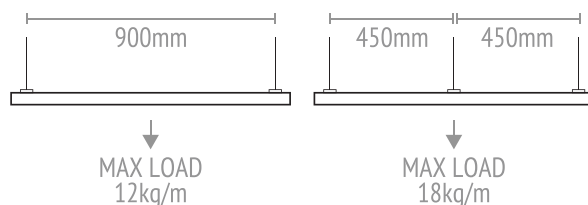

TECHNICAL DATA

MOUNTING	Suspended
MATERIALS	Aluminium
DIMENSIONS	W 31.4mm x H 83mm
FREQUENCY	50-60Hz
RATED CURRENT & VOLTAGE	16A-440V 1A-50Vac FELV
IP RATING	IP20
WARRANTY	5 Years

FINISH

INDIRECT LIGHTING

WATTAGE	6 W/m 12 W/m 18 W/m 30 W/m
CCT	3000K 4000K Tunable & RGBW available on request
CONTROL	Non Dim DALI Casambi

DIMENSIONAL DIAGRAMS

ELECTRICAL SCHEME

SUSPENDED LOAD SCHEME

ELEMENTS H TRACK

ACCESSORIES