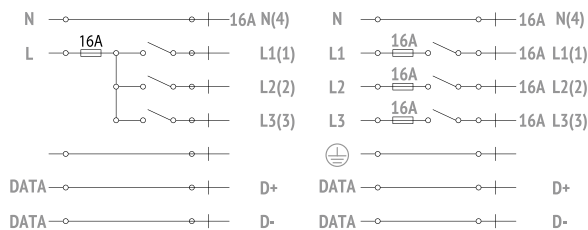

ELEMENTS H TRACK

APPLICATIONS

- Residential
- Offices
- Hallways

FEATURES

- The Element Track system is a 3 phase mixed system with two additional conductors intended to manage a general data signal (for example DALI, dmx, lon, eib).
- Based on the Eurostandard Plus® platform
- Suitable for use with Global Trac® adapters
- Three circuit and DALI compatible
- An easy to create and design linear system
- Available in black, white or anodised.

TECHNICAL DATA

MOUNTING	Suspended
MATERIALS	Aluminium
DIMENSIONS	W 31.4mm x H 83mm
FREQUENCY	50-60Hz
RATED CURRENT & VOLTAGE	16A-440V 1A-50Vac FELV
IP RATING	IP20
WARRANTY	5 Years

FINISH

INDIRECT LIGHTING

WATTAGE	6 W/m 12 W/m 18 W/m 30 W/m
CCT	3000K 4000K Tunable & RGBW available on request
CONTROL	Non Dim DALI Casambi

DIMENSIONAL DIAGRAMS

ELECTRICAL SCHEME

SUSPENDED LOAD SCHEME

ELEMENTS H TRACK

ACCESSORIES

* Available in Black, White or Grey

<p>END-CAP ST9004-H*</p>			<p>END-FEED ST9001-H* (Pol R) ST9002-H* (Pol L)</p>		
<p>COVER STRIP S-9000*</p>			<p>JOINTING CONNECTOR ST9003-H*</p>		
<p>END CAP FOR END-FEED WITH HOLE FOR POWER CABLE S-9001/H-C3-93-P</p>			<p>INSULATING CONNECTOR ST9003-M*</p>		
<p>END CAP FOR END-FEED S-9001/H-C3-93</p>			<p>MIDDLE FEED ST9010-H*</p>		
<p>L FEED ST9011-H* (Pol In, Earth Ex) ST9012-H* (Pol Ex, Earth In)</p>			<p>T FEED ST9013-H* (Pol Ex L, Earth In R) ST9014-H* (Pol Ex R, Earth In L) ST9015-H* (Pol In L, Earth Ex R) ST9016-H* (Pol In R, Earth Ex L)</p>		
<p>X FEED ST9017*</p>					